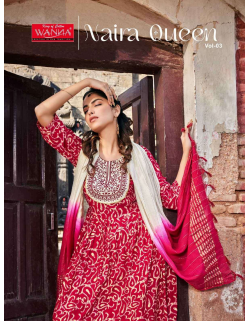

Asliwholesale

TOP FABRIC : RAYON VISCOSE BANDHANI PRINT
BOTTOM FABRIC : SOFT SILK
DUPATTA FABRIC : FANCY