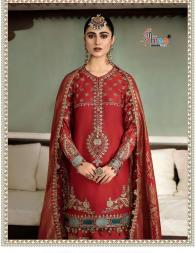

TOP FABRIC : Cotton With Embroidery

BOTTOM FABRIC : SEMI LAWN

DUPATTA FABRIC : NET