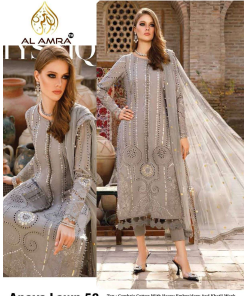

TOP FABRIC : CHECK THE IMAGE ABOVE