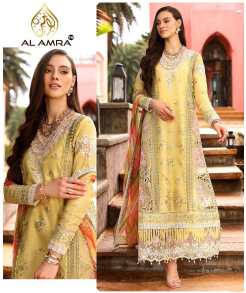

TOP FABRIC : CHECK THE IMAGE ABOVE