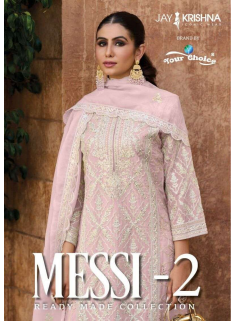

Asliwholesale

TOP FABRIC : ORGANZA WITH EMBROIDERY
BOTTOM FABRIC : DULL SILK
DUPATTA FABRIC : ROMA SILK