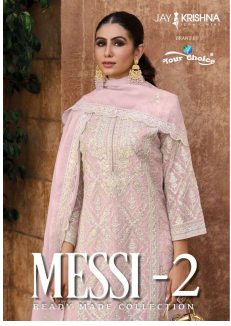

Asliwholesale

TOP FABRIC : ORGANZA WITH EMBROIDERY
BOTTOM FABRIC : DULL SILK
DUPATTA FABRIC : ROMA SILK