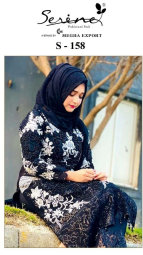

TOP FABRIC : CHECK THE IMAGE ABOVE