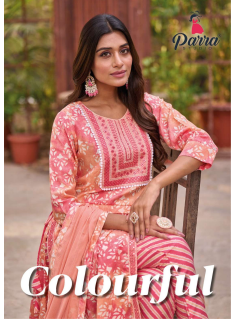

*Asliwholesale*

**Colourful**

TOP FABRIC : MUL FOIL PRINT WITH EMBROIDERY WORK

BOTTOM FABRIC : MUSLIN DIGITAL PRINT

DUPATTA FABRIC : Nazmeen