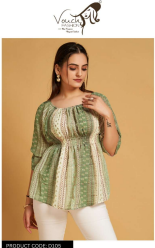

Asliwholesale

PRODUCT CODE: 0009

STREACHBLE OFF SHOULDER TOP

VARIOUS SIZES AND COLOURS
M, XL, XXL, IGREEN

TOP FABRIC : FANCY