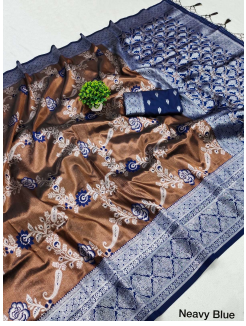

*Asliwholesale*

Navy Blue

SAREE FABRIC : SILK