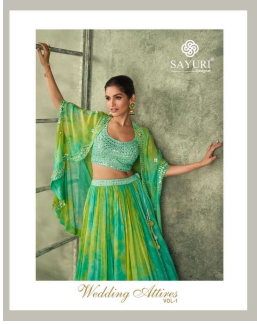

Asliwholesale

TOP FABRIC : Real Georgette
BOTTOM FABRIC : PREMIUM SILK