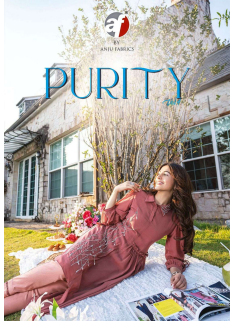

Asliwholesale

TOP FABRIC : Faux Georgette
BOTTOM FABRIC : Cotton Lycra