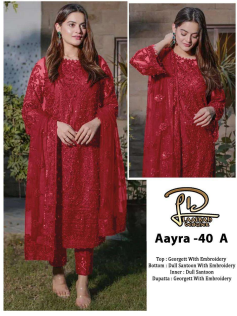

Aayra-40 A

TOP FABRIC : CHECK THE IMAGE ABOVE