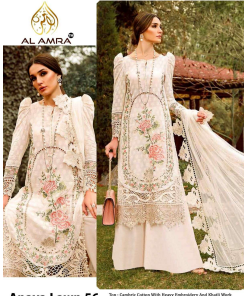

TOP FABRIC : CHECK THE IMAGE ABOVE