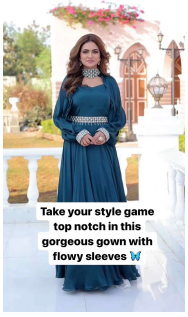

Asliwholesale

Take your style game
top notch in this
gorgeous gown with
flowy sleeves [W](#)

TOP FABRIC : Georgette With Embroidery