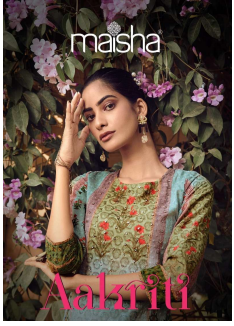

Asliwholesale

TOP FABRIC : Heavy Cotton
BOTTOM FABRIC : Santoon