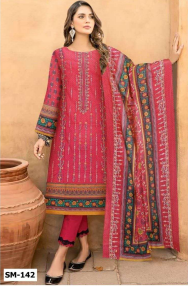

SM-142

TOP FABRIC : CHECK THE IMAGE ABOVE