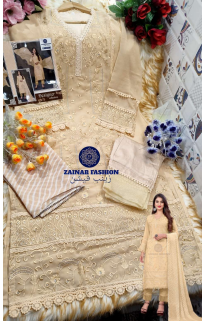

Asliwholesale

TOP FABRIC : Faux Georgette
BOTTOM FABRIC : Satin
DUPATTA FABRIC : Georgette