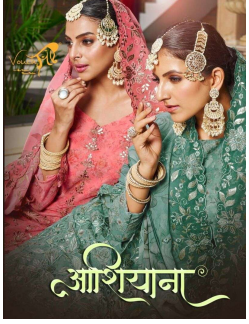

*Asliwholesale*

TOP FABRIC : Georgette With Embroidery

BOTTOM FABRIC : Santoon

DUPATTA FABRIC : DIGITAL PRINT