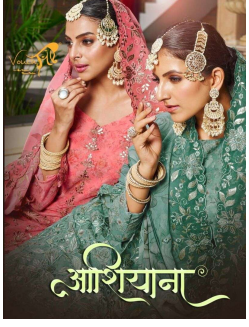

*Asliwholesale*

TOP FABRIC : Georgette With Embroidery

BOTTOM FABRIC : Santoon

DUPATTA FABRIC : DIGITAL PRINT