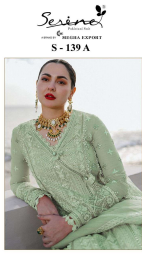

TOP FABRIC : CHECK THE IMAGE ABOVE