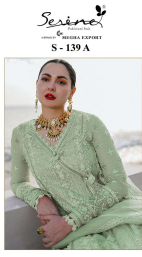

TOP FABRIC : CHECK THE IMAGE ABOVE