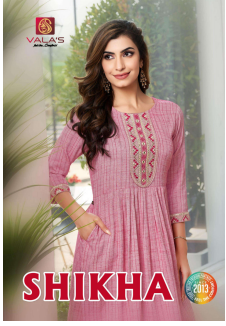

*Asliwholesale*

TOP FABRIC : RAYON DOBBY WORK (Length : 44")