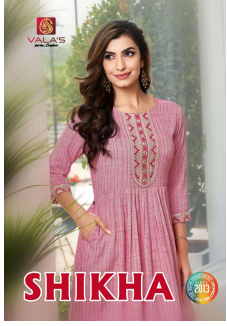

*Asliwholesale*

TOP FABRIC : RAYON DOBBY WORK (Length : 44")