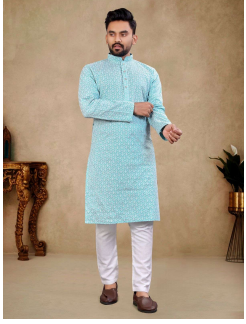

Asliwholesale

TOP FABRIC : THAI SILK WITH LUCKNOWI WORK
BOTTOM FABRIC : COTTON