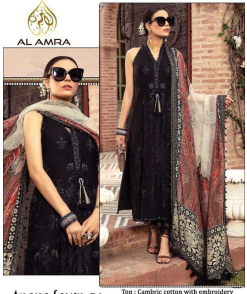

Anaya lawn 34

TOP FABRIC : CHECK THE IMAGE ABOVE