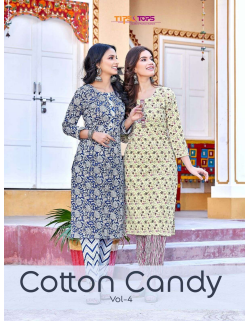

Asliwholesale

TOP FABRIC : COTTON PRINT (Length : 44")
BOTTOM FABRIC : COTTON PRINT