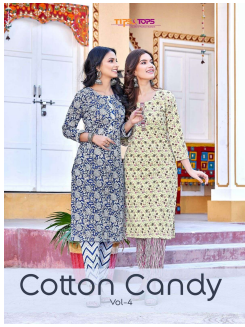

Asliwholesale

TOP FABRIC : COTTON PRINT (Length : 44")
BOTTOM FABRIC : COTTON PRINT