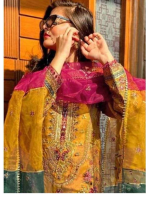

TOP FABRIC : CHECK THE IMAGE ABOVE