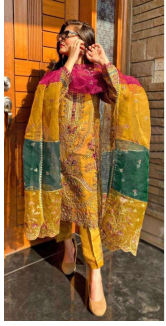

Simona
D.N.O.S.C