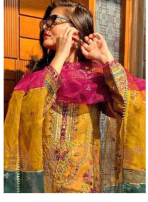

TOP FABRIC : CHECK THE IMAGE ABOVE