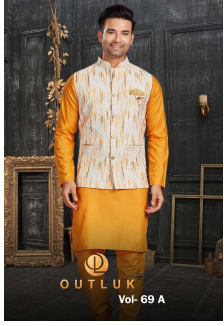

Asliwholesale

TOP FABRIC : Cotton With Lucknowi Work & Digital Print Jacket
BOTTOM FABRIC : Cotton