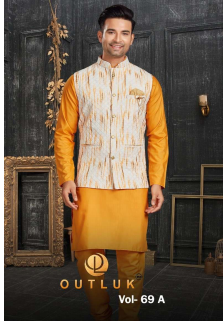

Asliwholesale

TOP FABRIC : Cotton With Lucknowi Work & Digital Print Jacket
BOTTOM FABRIC : Cotton