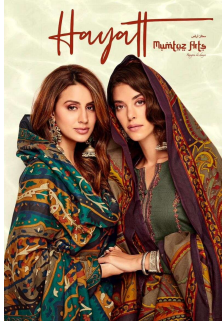

*Asliwholesale*

TOP FABRIC : PURE JAM COTTON

BOTTOM FABRIC : PURE LAWN

DUPATTA FABRIC : PURE LAWN DIGITAL PRINT