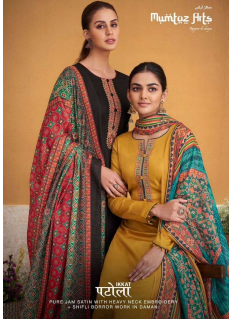

Asliwholesale

TOP FABRIC : PURE JAM SATIN
BOTTOM FABRIC : PURE LAWN DYED
DUPATTA FABRIC : LAWN COTTON