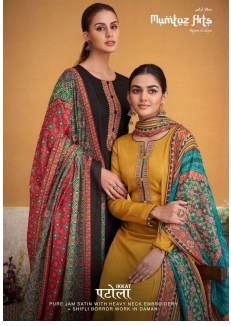

Asliwholesale

TOP FABRIC : PURE JAM SATIN
BOTTOM FABRIC : PURE LAWN DYED
DUPATTA FABRIC : LAWN COTTON