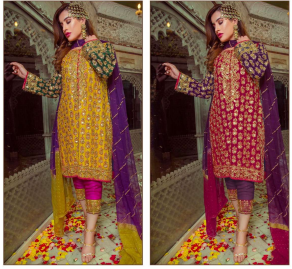

Asliwholesale

C-1170 A

C-1170 B

TOP FABRIC : Faux Georgette Emroidery
BOTTOM FABRIC : Santoon
DUPATTA FABRIC : Net Embroidery Work