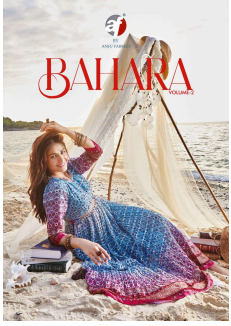

*Asliwholesale*

TOP FABRIC : Pure Georgette Satin Stripe