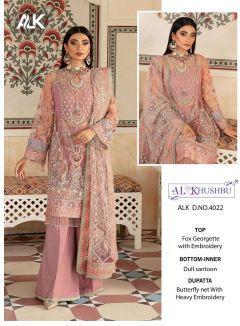

TOP FABRIC : CHECK THE IMAGE ABOVE