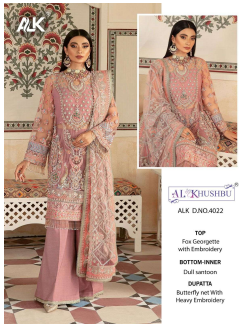

TOP FABRIC : CHECK THE IMAGE ABOVE