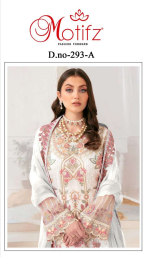

Motifz
D.no-293-A

TOP FABRIC : CHECK THE IMAGE ABOVE