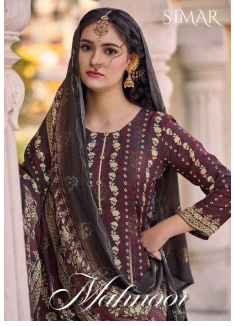

Asliwholesale

TOP FABRIC : PURE VISCOSE MUSLIN EMBROIDERY WITH DIGITAL PRINT
BOTTOM FABRIC : PURE VISCOSE MUSLIN SOLID DYED
DUPATTA FABRIC : PURE VISCOSE MUSLIN EMBRODIERY WITH DIGITAL PRINT