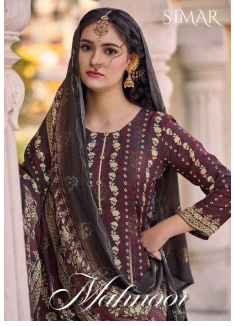

*Asliwholesale*

TOP FABRIC : PURE VISCOSE MUSLIN EMBROIDERY WITH DIGITAL PRINT

BOTTOM FABRIC : PURE VISCOSE MUSLIN SOLID DYED

DUPATTA FABRIC : PURE VISCOSE MUSLIN EMBRODIERY WITH DIGITAL PRINT