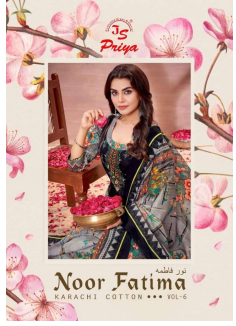

Asliwholesale

TOP FABRIC : Pure Cotton Print (2.00 Mtr)
BOTTOM FABRIC : Pure Cotton (2.00 Mtr)
DUPATTA FABRIC : Pure Cotton (2.00 Mtrs)