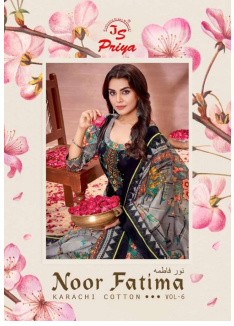

Asliwholesale

TOP FABRIC : Pure Cotton Print (2.00 Mtr)
BOTTOM FABRIC : Pure Cotton (2.00 Mtr)
DUPATTA FABRIC : Pure Cotton (2.00 Mtrs)