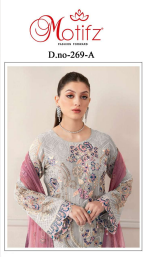

Motifz
D.no-269-A

TOP FABRIC : CHECK THE IMAGE ABOVE