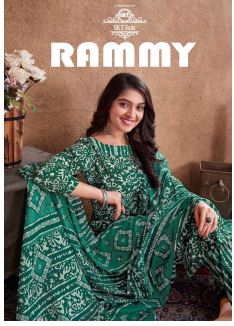

*Asliwholesale*

TOP FABRIC : Soft Cotton Print (2.50 Mtr)

BOTTOM FABRIC : Soft Cotton (2.50 Mtr)

DUPATTA FABRIC : Soft Cotton Print (2.25 Mtr)