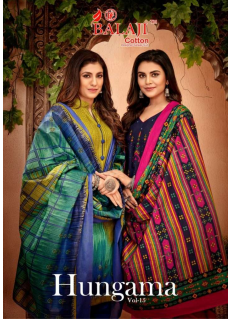

Asliwholesale

TOP FABRIC : Cotton Print (2.00 Mtr)
BOTTOM FABRIC : Cotton (2.00 MTR)
DUPATTA FABRIC : Cotton (2.00 MTR)