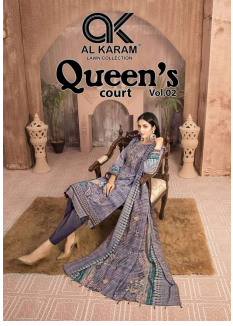

*Asliwholesale*

TOP FABRIC : Pure Cambric Cotton (2.40 Mtr)

BOTTOM FABRIC : Pure Cotton (2.00 Mtr)

DUPATTA FABRIC : Pure Cotton (2.25 Mtrs)