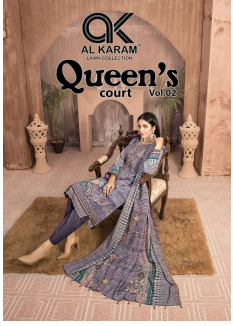

Asliwholesale

TOP FABRIC : Pure Cambric Cotton (2.40 Mtr)
BOTTOM FABRIC : Pure Cotton (2.00 Mtr)
DUPATTA FABRIC : Pure Cotton (2.25 Mtrs)