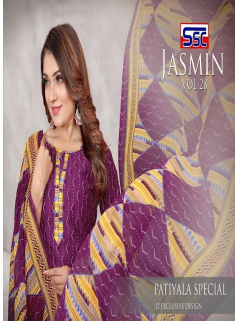

*Asliwholesale*

TOP FABRIC : HEAVY MICRO PRINT  
BOTTOM FABRIC : MICRO PRINT  
DUPATTA FABRIC : DANI GEORGETTE