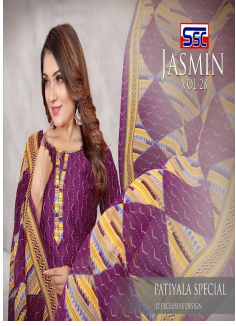

Asliwholesale

TOP FABRIC : HEAVY MICRO PRINT
BOTTOM FABRIC : MICRO PRINT
DUPATTA FABRIC : DANI GEORGETTE