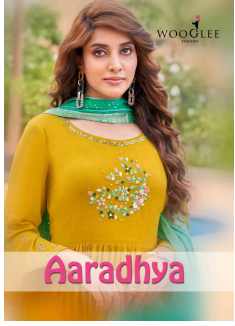

Asliwholesale

TOP FABRIC : RAYON PRINT
DUPATTA FABRIC : VISCOCE JAQUARD