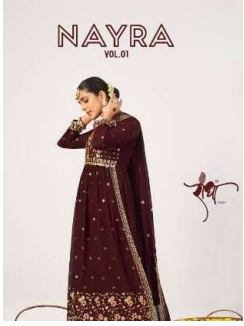

Asliwholesale

TOP FABRIC : GEORGETTE WITH HEAVY EMBROIDARY
BOTTOM FABRIC : HEAVY DULL SANTOON
DUPATTA FABRIC : NAZNEEN WITH HEAVY EMBROIDARY