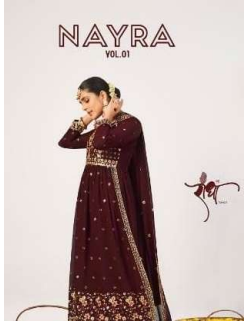

Asliwholesale

TOP FABRIC : GEORGETTE WITH HEAVY EMBROIDARY
BOTTOM FABRIC : HEAVY DULL SANTOON
DUPATTA FABRIC : NAZNEEN WITH HEAVY EMBROIDARY