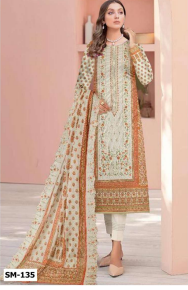

TOP FABRIC : Lawn Cotton With Self Embroidery
BOTTOM FABRIC : Cotton
DUPATTA FABRIC : Digital Printed Mal Cotton With Embroidery