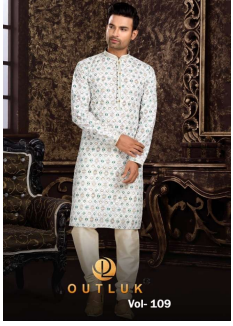

Asliwholesale

TOP FABRIC : COTTON
BOTTOM FABRIC : DUPION ART SILK