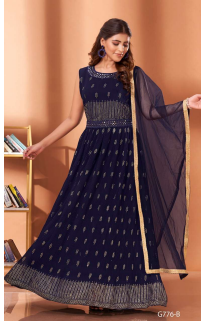

*Asliwholesale*

TOP FABRIC : GEORGETTE CRUSH WITH MIRROR WORK & MUKESH WORK BELT