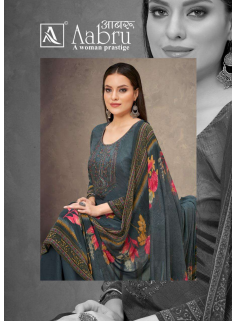

*Asliwholesale*

**TOP FABRIC : Pure Frenchcrep Digital Print with Fancy Embroidery & Swarovski Diamond Work**

**BOTTOM FABRIC : Pure Frenchcrep Digital Self Print**

**DUPATTA FABRIC : Pure Georgette Digital Fancy Print**