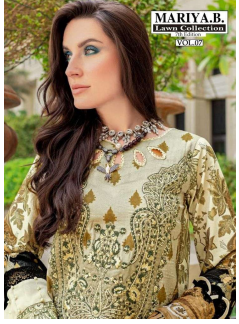

Asliwholesale

TOP FABRIC : Pure Lawn Cotton (2.35 Mtr)
BOTTOM FABRIC : Cotton Print (2.00 Mtr)
DUPATTA FABRIC : Heavy Mal Mal (2.25Mtr)