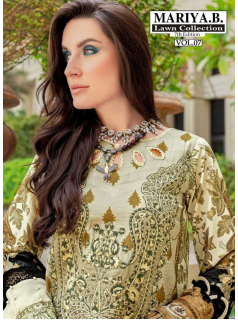

Asliwholesale

TOP FABRIC : Pure Lawn Cotton (2.35 Mtr)
BOTTOM FABRIC : Cotton Print (2.00 Mtr)
DUPATTA FABRIC : Heavy Mal Mal (2.25Mtr)