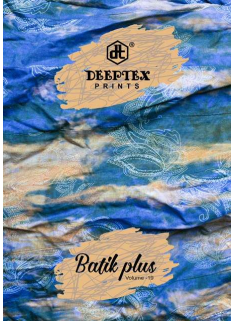

Asliwholesale

TOP FABRIC : Pure Cotton Print (2.50 Mtr)
BOTTOM FABRIC : Cotton (2.00 Mtr)
DUPATTA FABRIC : Cotton Print (2.25 Mtr)