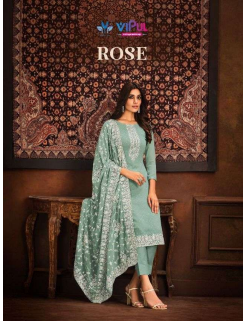

*Asliwholesale*

TOP FABRIC : Georgette With Embroidery & Swarovski Work

BOTTOM FABRIC : Dull Santoon

DUPATTA FABRIC : Georgette With Embroidery & Swarovski Work