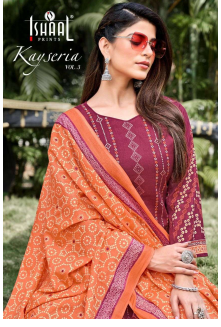

*Asliwholesale*

TOP FABRIC : Pure Lawn (Cut Approx 2.25 mtr)

BOTTOM FABRIC : Pure Lawn (Cut Approx 2.00 mtr)

DUPATTA FABRIC : Pure Cotton Mal Mal (Cut Approx 2.25 mtr)