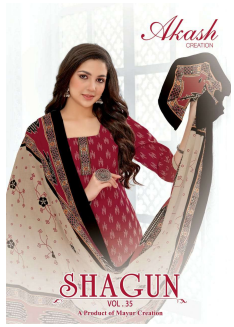

Asliwholesale

TOP FABRIC : Cotton (2.00 MTS)
BOTTOM FABRIC : Cotton (2.50 MTR)
DUPATTA FABRIC : Cotton (2.25 MTR)