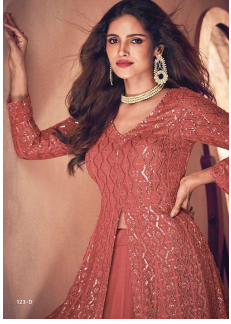

Asliwholesale

TOP FABRIC : REAL GEORGETTE WITH DULL SANTOON INNER
BOTTOM FABRIC : REAL GEORGETTE
DUPATTA FABRIC : NAZMEEN